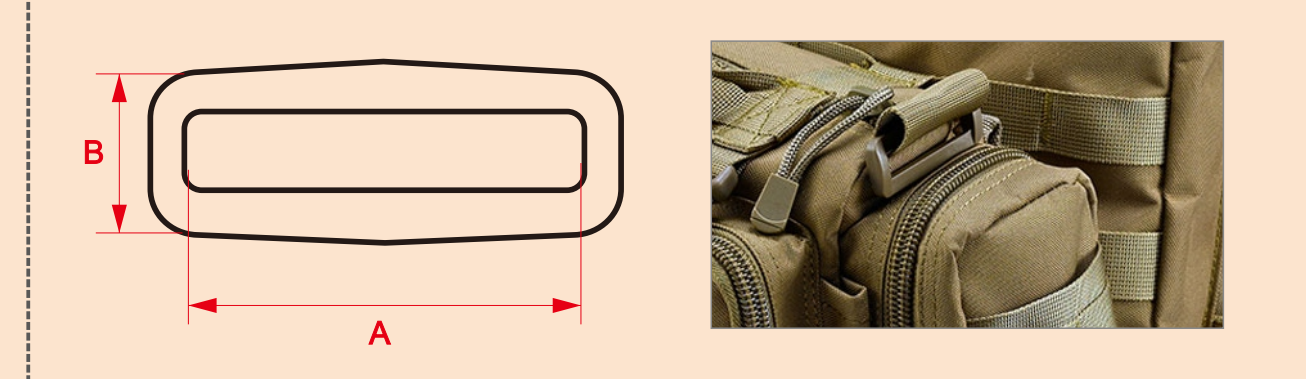

Item Dimensions (Size A is webbing width)

Item Dimensions (Size A is webbing width)		
Brand	Name	NO
YAKEDA	Rectangle Rings Plastic Buckles	KJ-014
Specifications	Color	Material
52*20mm	Black Tan Green	POM

Item Dimensions (Size A is webbing width)		
Brand	Name	NO
YAKEDA	Rectangle Rings Plastic Buckles	KJ-015
Specifications	Color	Material
26*17mm	Black Tan Green	POM

(4)