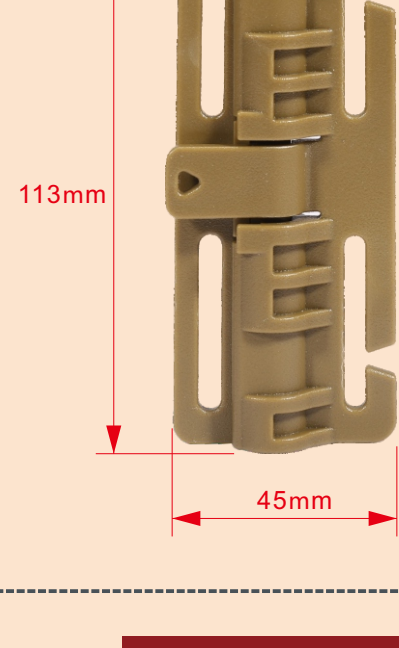

Item Dimensions (Size A is webbing width)		
Brand	Name	NO
YAKEDA	Quick release buckle	KJ-010
Specifications	Color	Material
113*45mm	Black Tan Green Gray	POM