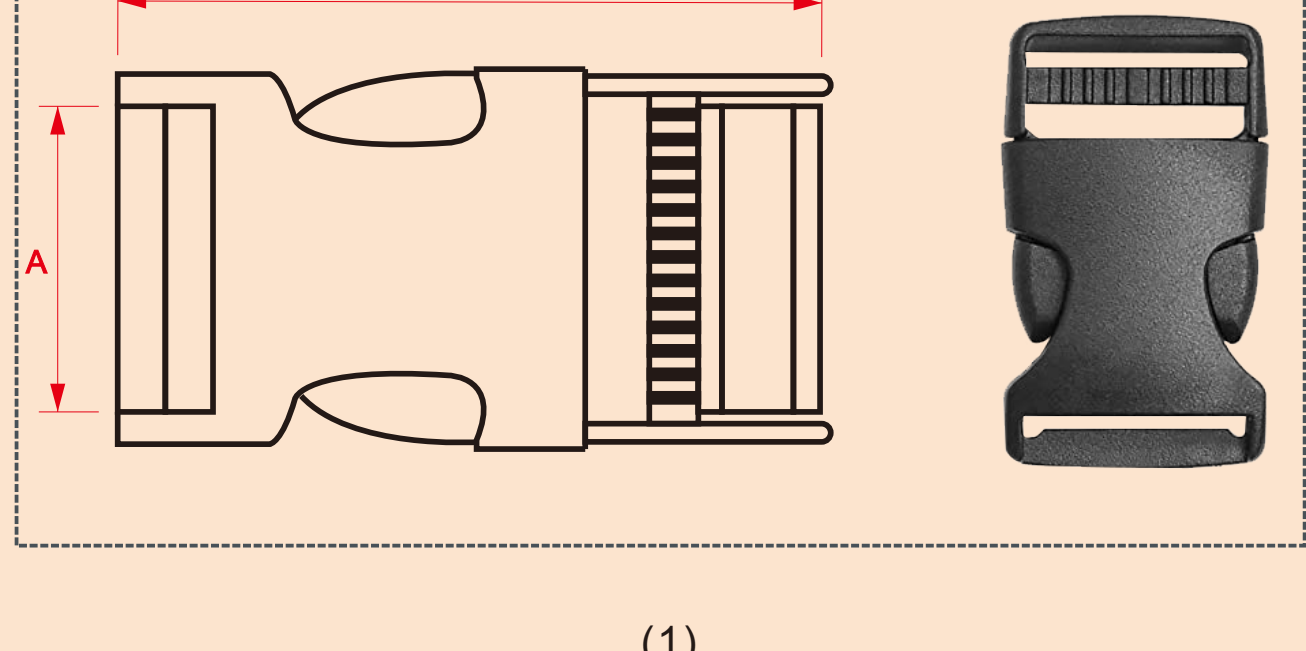

Item Dimensions (Size A is webbing width)

(1)