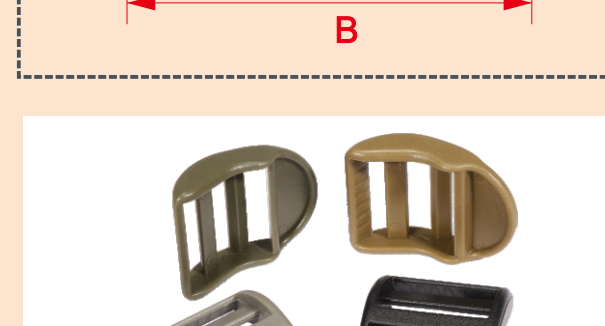

Item Dimensions (Size A is webbing width)

Item Dimensions (Size A is webbing width)		
Brand	Name	NO
YAKEDA	Ladder Lock Slider	KJ-018
Specifications	Color	Material
47*25mm	Black Tan Green Gray	POM